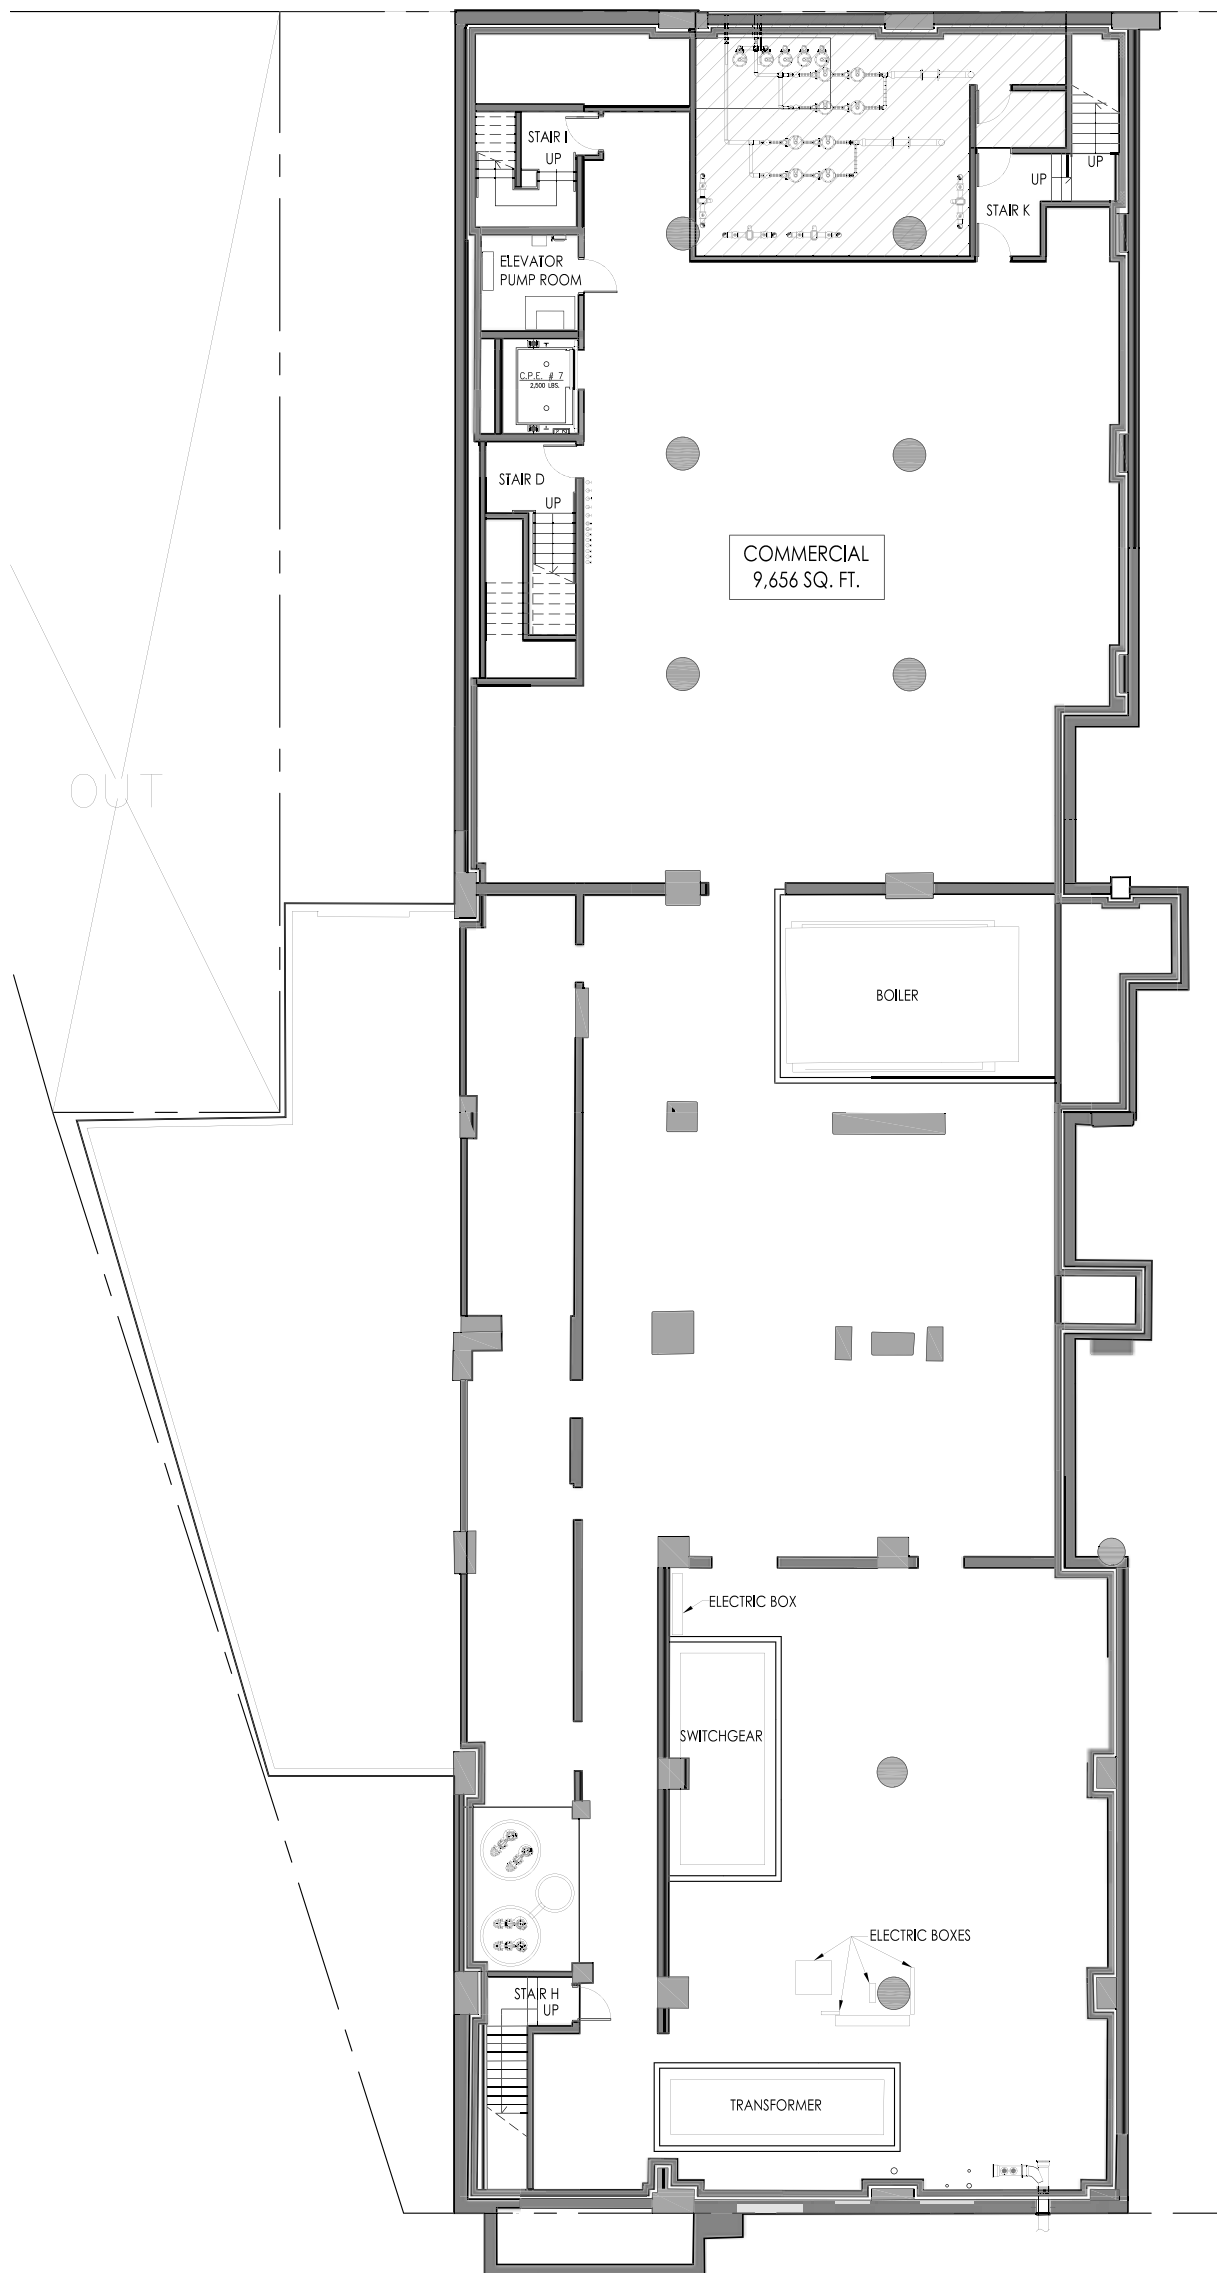

43-22 QUEENS ST. LIC. 11101 - EAGLE LOFTS

All areas are approximate and subject to normal construction variance and tolerances.

RETAIL
GROUND LEVEL - 4,554 SQ FT

43-22 QUEENS ST. LIC. 11101 - EAGLE LOFTS

All areas are approximate and subject to normal construction variance and tolerances.

RETAIL
LOWER LEVEL - 9,656 SQ FT